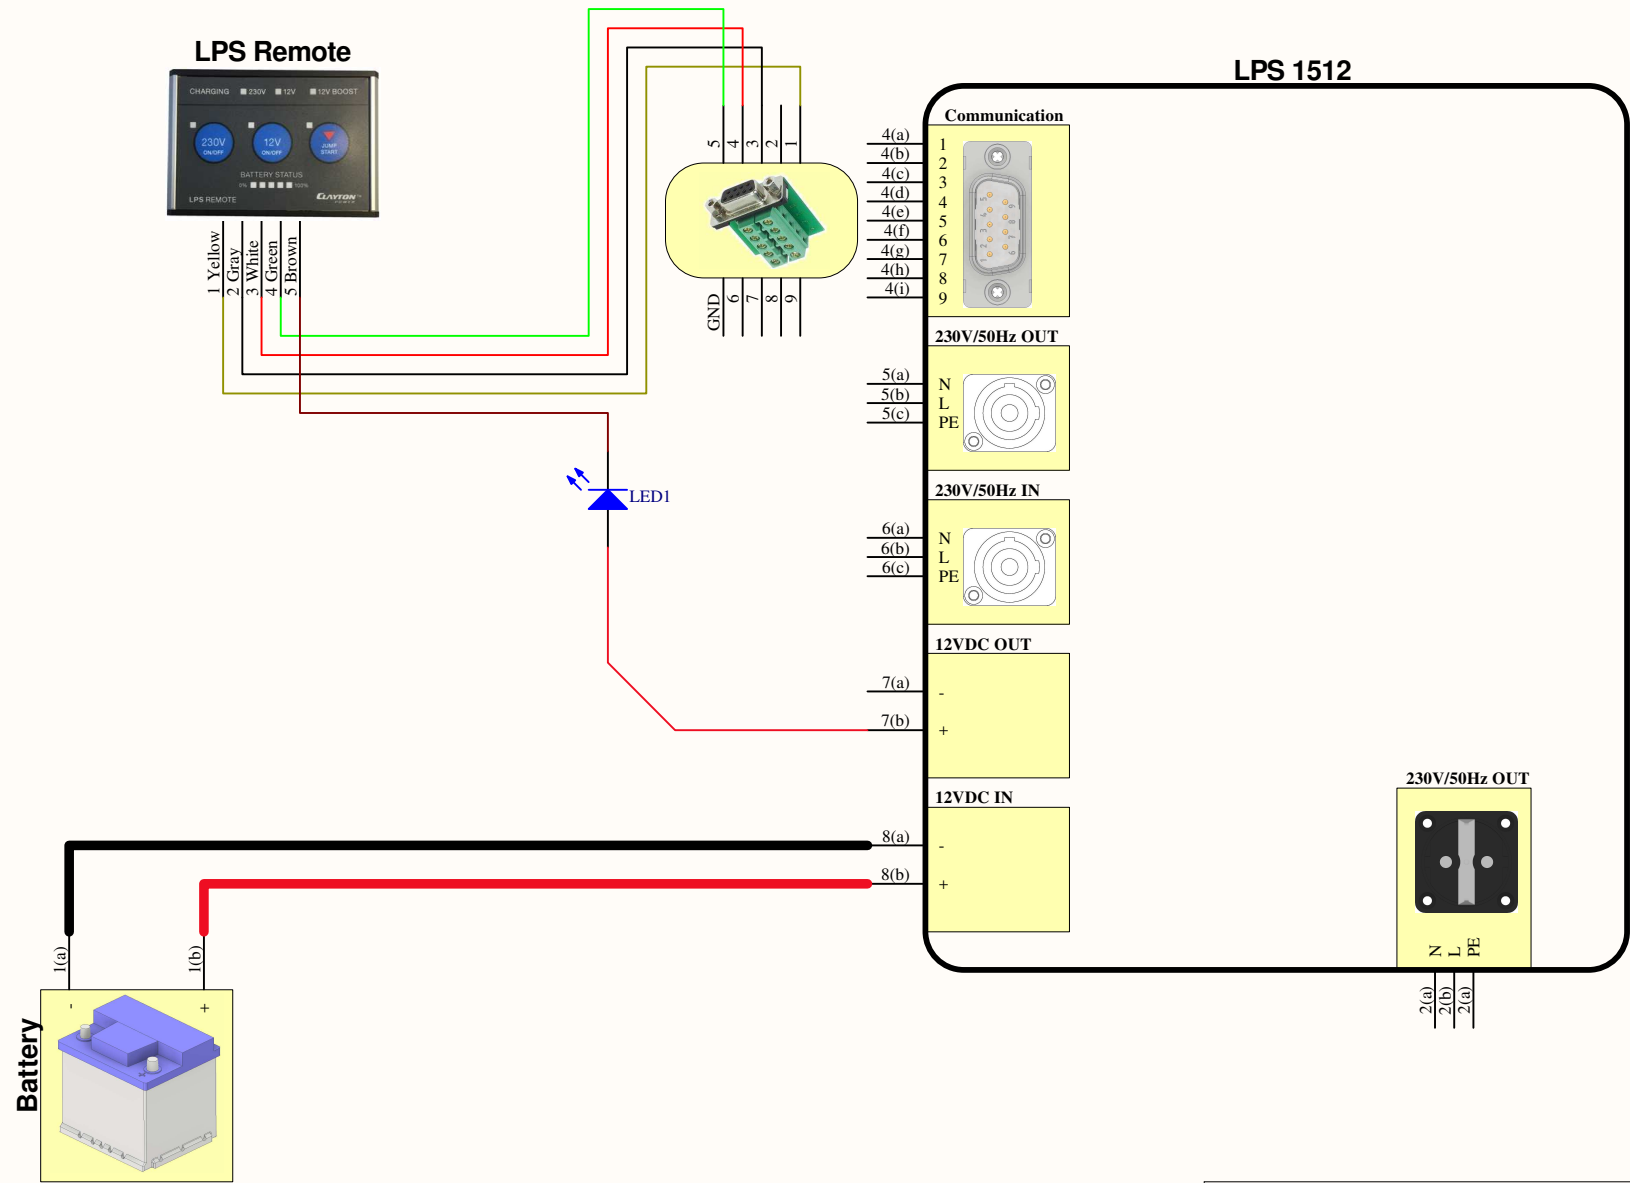

C

C

D

D

Title		
R025-01 LPS Remote Connection Diagram		
Size	Number	Revision
A4		R001
Date:	04-01-2018	Sheet of
File:	Z:\Products\...\R025-01 Connection diagram	Drawn By: MBN

1

2

3